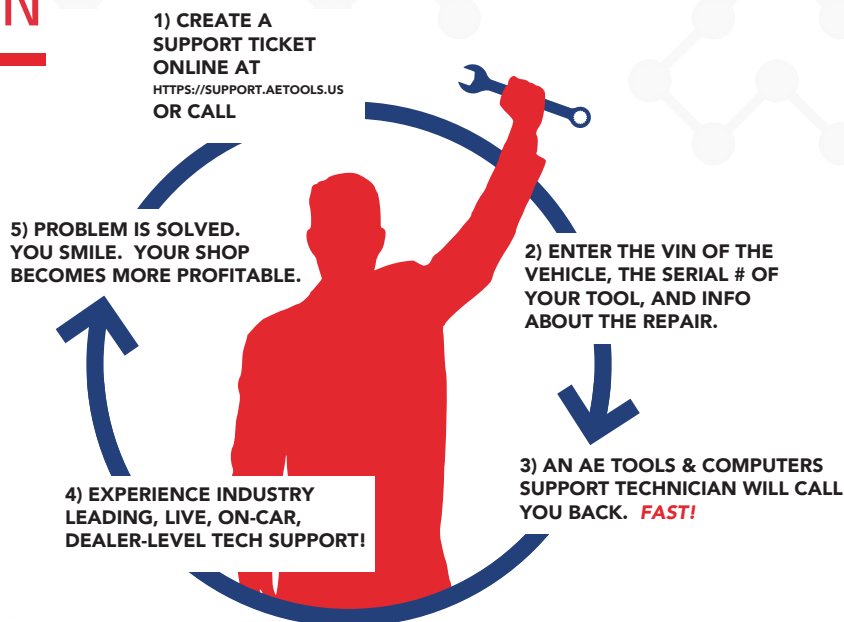

ON-CAR SUPPORT IN A LEAGUE OF IT'S OWN

Our support team offers live phone and internet-based remote assistance for tool functionality, computer programming, immobilizer and security-related issues and more. We're actually live on the car with you, logged in via the internet to a PC at your location. Our online ticket system is easy to use. Simply create a ticket online and our staff will contact you quickly to provide industry leading tech support when you need it most.

Experience the tech support you've always dreamed of in the aftermarket world. A partnership with us can keep your shop profitable and ready to tackle the increasingly complex vehicle technologies of the future. We provide real support and real solutions.

$450
ONE-TIME FEE PER TOOL
*INDUSTRY LEADING ON-CAR
DEALER-LEVEL TECH SUPPORT*
* Fee is subject to change

WANT OUR TECH SUPPORT FOR TOOLS THAT WERE PURCHASED BEFORE YOU KNEW ABOUT OUR COMPLETE SOLUTION?

WE HAVE A SOLUTION FOR THAT TOO.

Experience industry-leading on-car tech support today! Here is a partial list of tools that can be brought under our lifetime tech support:

OEM TOOLS

Chrysler MicroPod II
Chrysler wiTECH VCI Pod
Chrysler Star Mobile
Original DRB3
DRB III Emulator
DRB III Multiplexer for Crossfire and Sprinter
FORD VCM I, II, 3
GM MDI I or II
GM Tech II
Honda MVCI, GNA 600
Nissan Consult II, III, III PLUS
Nissan Consult III
Nissan Consult III Plus
Kia GDS, KDS Mobile
Hyundai GDS, KDS Mobile
Kia / Hyundai GDS Tablet
Mazda VCM II
Subaru Select Monitor 3
Subaru DENSO DST-i
Mitsubishi MUT 3, MUT 3 Lite
Mitsubishi Panasonic Tablet
Mitsubishi VCI
BMW ICOM

VAS 5052
Land Rover T4, T4 Mobile Plus
Volvo Dice
Suzuki SDT

J2534 TOOLS

AEZ Flasher 1
AEZ Flasher 2
AEZ Flasher 3
Other J2534 approved devices

LOCKSMITH TOOLS

Autel IM 608
Autel IM 508
RocketPod
DMAX
EZ Flasher
VAG Tacho
Toyota Smart Keymaker
Advanced Diagnostics MVP Pro
Advanced Diagnostics T-Code Pro
Keyline Ninja Laser Key Cutter
AE Invisible Signal Tester

HEAVY DUTY TOOLS

Autel MaxiSYS CV
CAT COMM III
Cummins Inline 6 Communication Adapter
Cummins inline 7 Communication Adapter
FUSO Sprinter SD Connect
IC 4 COM
IC 4 USB
Isuzu IDSS
Jaltest Link
MUT 3
Nexiq USB Link 1
Nexiq USB Link 2
Paccar Davies MX13

AFTERMARKET TOOLS

Autel MaxiDAS DS708
Autel MaxiSYS Mini, Standard, Elite
Autel MaxiSYS Pro System with VCI (J-2534)
Autel MaxiDiag Elite MD802
Autel MaxiSYS CV
Autel MaxiScope MP408
Autel MaxiSys MS906
Autel MaxiSys MS906TS
Autel MaxiSys MS906BT
VW Vag com VCDS Pro-Kit Ross tech
VW VCDS HEX CAN USB Cable Ross tech

TPMS TOOLS

Bartec 500 Pro TPMS
Bartec Tech400Pro
Bartec Tech300Pro
ATEQ VT56
ATEQ VT55
Autel MaxiTPMS TS401
Autel MaxiTPMS TS408
Autel MaxiTPMS TS501
Autel MaxiTPMS TS601
Autel MaxiTPMS TS608

EURO SUPPORT IS NOT INCLUDED WITH AUTEL & J2534 DEVICES.

ADDITIONAL FEES MAY APPLY FOR LAPTOPS AND EURO SUPPORT WITH AUTEL & J2534 DEVICES.

REAL SUPPORT.

REAL SOLUTIONS. 8